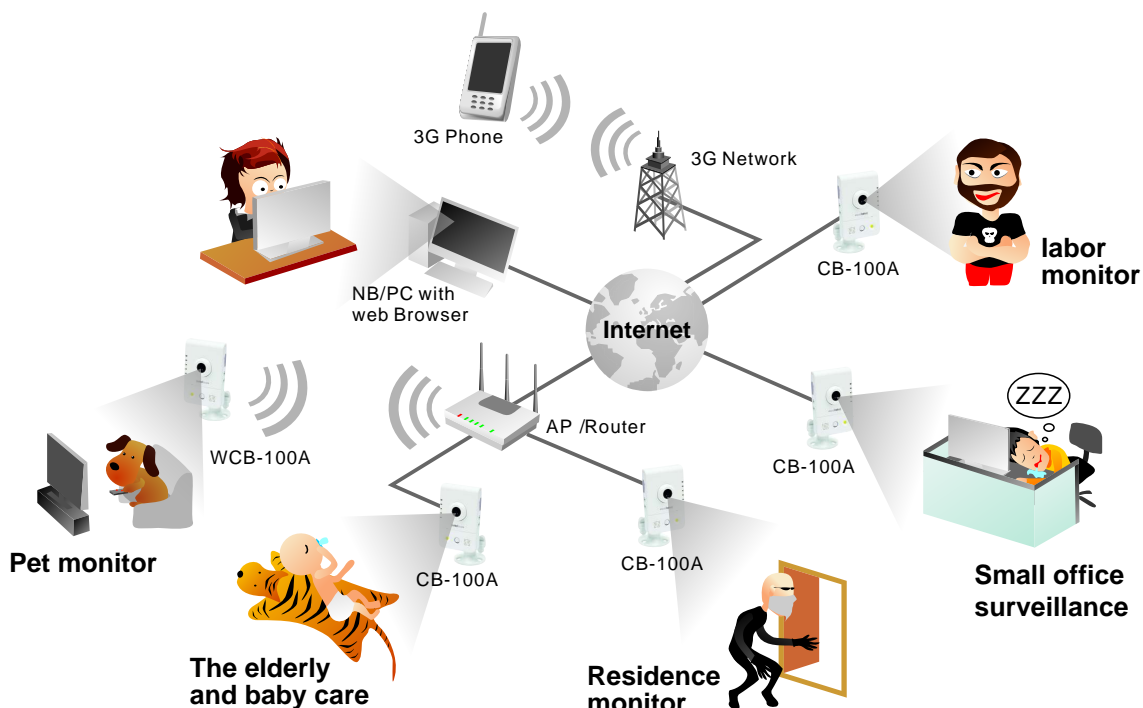

CB-100A Series

Product Name

Megapixel Cube Network Camera

Model Number

CB-100A

Ethernet, 2-way audio, PIR, Illumination LED

WCB-100A

Ethernet or WiFi, 2-way audio, PIR, Illumination LED

Hardware System

CPU: 500 MHz

Flash: 16M

RAM: 64M DDR

Image Sensor

Sensor Type : 1/4" Mega-Pixel CMOS Sensor

Sensor Resolution : 1280 x 800 pixel

Minimum Illumination

0 Lux (with LED), 1 Lux (without LED)

Lens

Lens Type : Board Lens

Focal Length: $f = 3.74 \text{ mm}$

View Angle : H: 54.8°

V: 35.9°

F-number: F2.0

Video

Auto Exposure Control / Auto White Balance /

Auto Gain Control

Image Compression :

H.264 / MPEG4 / MJPEG

Max Image Resolution :

- 1280 x 800: 30fps

Audio

2-way audio

Built-in MIC/ Built-in Speaker

Network

Ethernet : one 10/100Mbps RJ-45

WiFi: 802.11 b/g/n (WCB-100A)

Supported Protocols : TCP/IP, UDP, ICMP, DHCP, NTP, DNS, DDNS, SMTP, FTP, HTTP, Samba, PPPoE, UPnP, Bonjour, RTP, RTSP, RTCP.

Interface & Buttons

Micro SD card slot

DC Power Connector

Ethernet Cable Connector

Privacy Button

Reset Button

Microphone

PIR sensor/ Speaker/ Illumination LED

LEDs

WCB-100A:

Power/ Connect/ Internet/ Privacy/ WPS

CB-100A:

Power/ Connect/ Internet/ Privacy/ Firmware upgrade

Power

Output : DC12V / 1 A (Power Supply)

Max Power consumption

8.25 w

Environment

Operating Temperature : 0°C ~ 50°C (32°F ~ 122°F)

Operating Humidity : 10% ~ 80%

Dimension

29 (L) X 60 (W) X 95 (H) mm

Certification

FCC,CE

Warranty

Limited 2-year warranty

© Brickcom Technology Inc. All Rights Reserved. This document is for planning purposes only, and is not intended to modify or supplement any specifications or warranties relating to products of Brickcom Technology. Brickcom may make changes to specifications and descriptions at any time, without notice.

Brickcom Corporation Headquarters
Address: No. 1, Jen Ai Rd., Hsinchu Industrial Park, Hukou, Hsinchu, Taiwan, R.O.C. 303
Tel.: +886-3-5982022 Fax: +886-3-5982023
Mail: info@brickcom.com http://www.brickcom.com