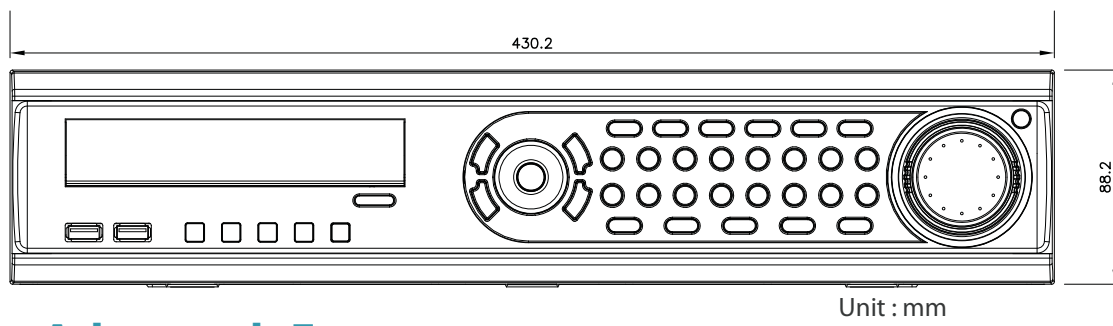

Intelligent Real-time Digital Video Recorder - H.264

Advanced Features

- TI Davinci Based Platform w/ Powerful self developed codec(H.264)
- True Pentaplex Operation Performance - Live / Record / Playback / Archive / Network
- Real-time Recording speed up to 480FPS @ CIF
- Support HDMI (Max 1680X1050)
- Support 1024X768 display resolution
- Independent Resolution, FPS, Quality and Audio setting per channel
- Instant playback by clicking right-mouse button
- Real-time log viewer
- Support PDA Viewer and Smart Phone
- Online Help (PDF) Support
- Multi Channel , Instant , PIP, Panorama Playback Support
- Powerful Search Mode(Calendar, Timeline, Event, Panorama and multi-hour Search)
- Quick & Easy playback function(Forward & Reverse, Max. 64x)
- G.M.T Time zone & D.S.T supported
- Remote PTZ control supported
- Two way audio communications supported
- Various Archiving Devices supported (CD/DVD-RW, USB device, Network)
- Flexible Network supported(Static IP, DHCP, DDNS)
- Remote Live viewing, searching, configuration, archiving
- Easy firmware upgrade via USB
- Alarm/Motion Detection/Video Loss/HDD SMART
- E-mail notification, Video Pop-up