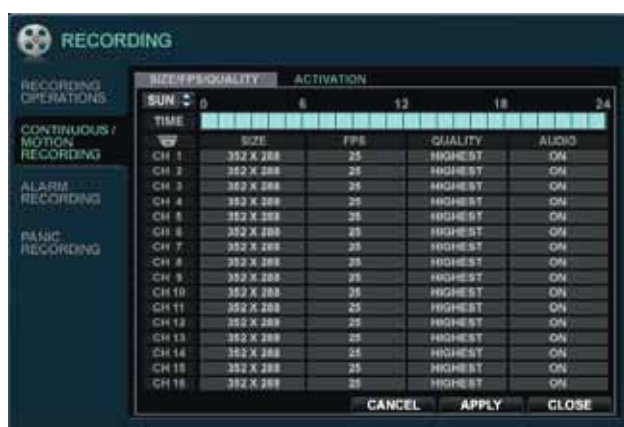

(RECORDING SETUP)